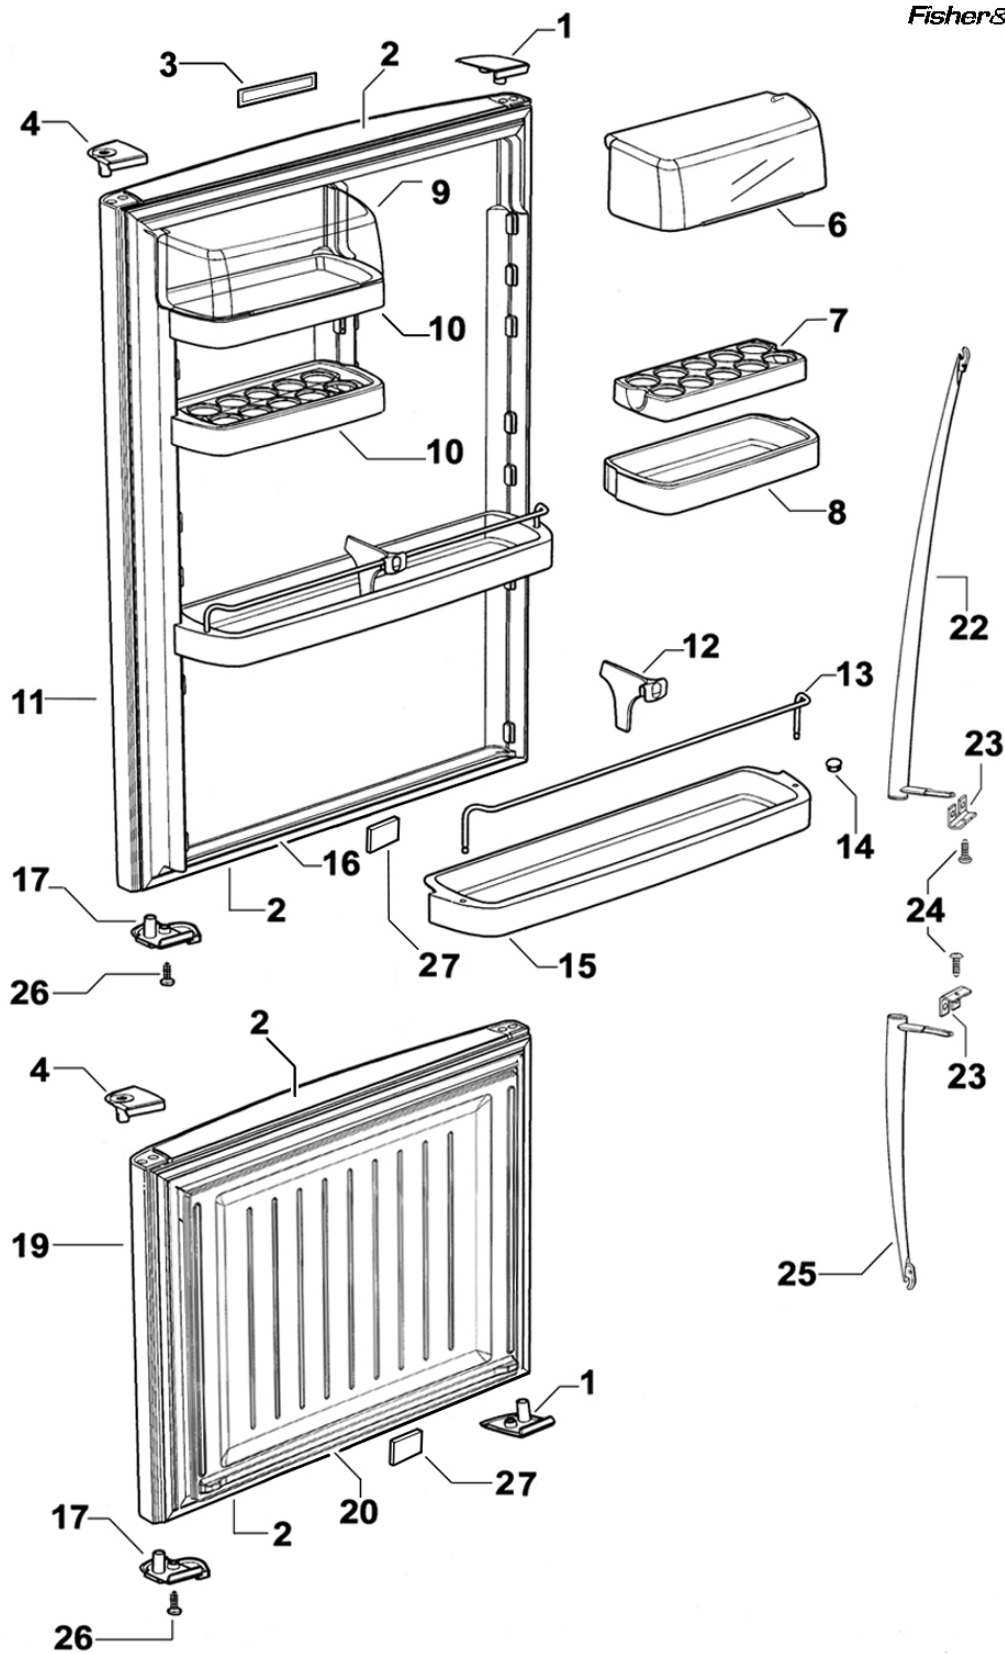

Electronic 680 Refrigerator / Freezer

Model
E442BRX G FP SX 12

Product Code
21525-F

21525-F

DOORS

Fisher & Paykel
appliances

CABINET COMPONENTS

Fisher & Paykel
appliances

CABINET ACCESSORIES

Fisher & Paykel
appliances

56

FAN, COVERS AND EVAPORATOR ASSEMBLIES

DISPLAY MODULE AND DUCT COVERS

Fisher & Paykel
appliances

COMPRESSOR, ANCILLARY COMPONENTS & CONTROL MODULE