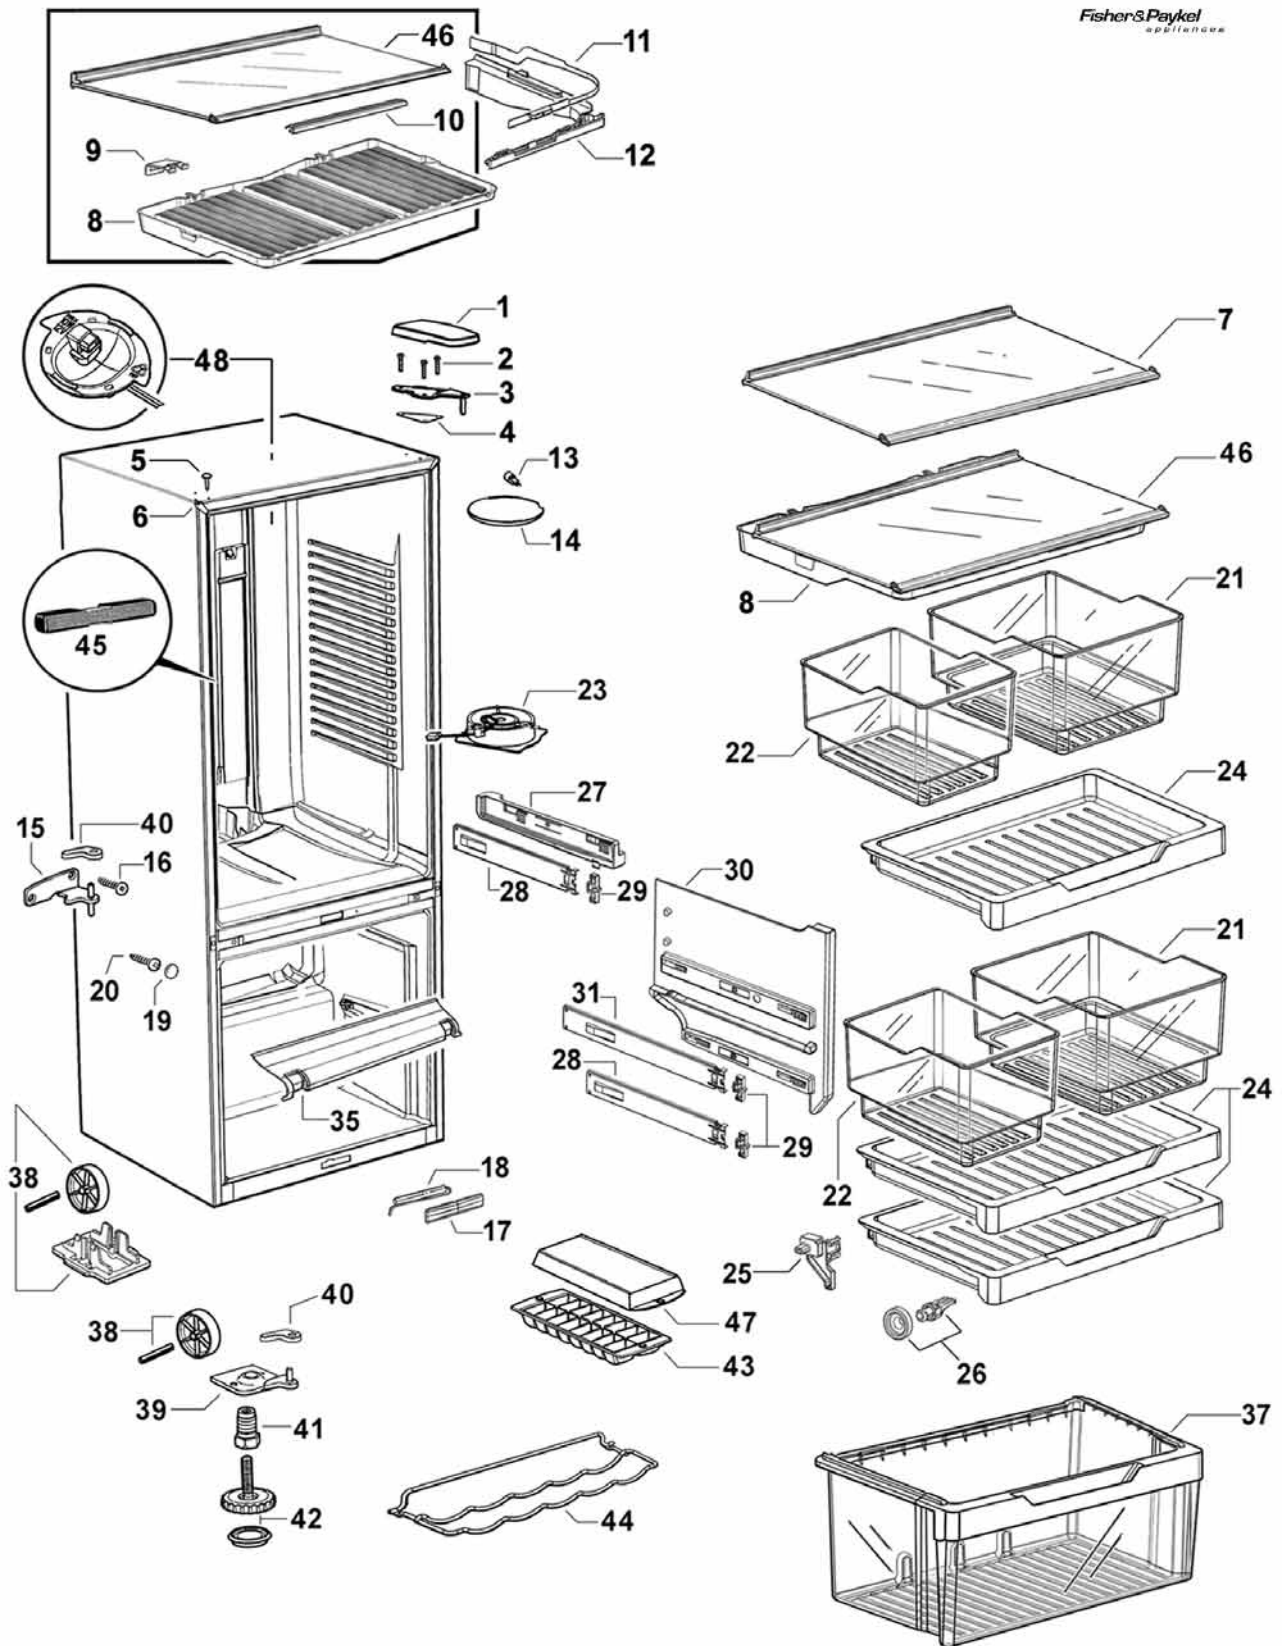

Electronic 680 Refrigerator / Freezer

Model
E442BRX G FP SX 12

Product Code
21525-F

21525-F

DOORS

Fisher & Paykel
appliances

CABINET COMPONENTS

Fisher & Paykel
appliances

CABINET ACCESSORIES

Fisher & Paykel
appliances

56

FAN, COVERS AND EVAPORATOR ASSEMBLIES

DISPLAY MODULE AND DUCT COVERS

Fisher & Paykel
appliances

COMPRESSOR, ANCILLARY COMPONENTS & CONTROL MODULE