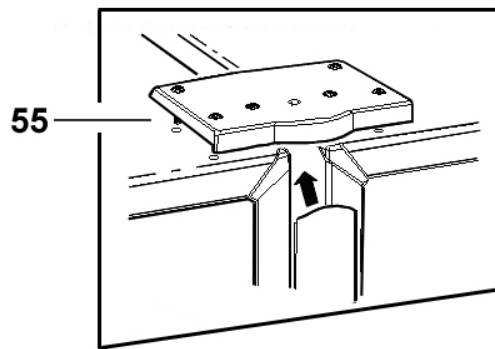

CABINET ACCESSORIES

Fisher & Paykel
appliances